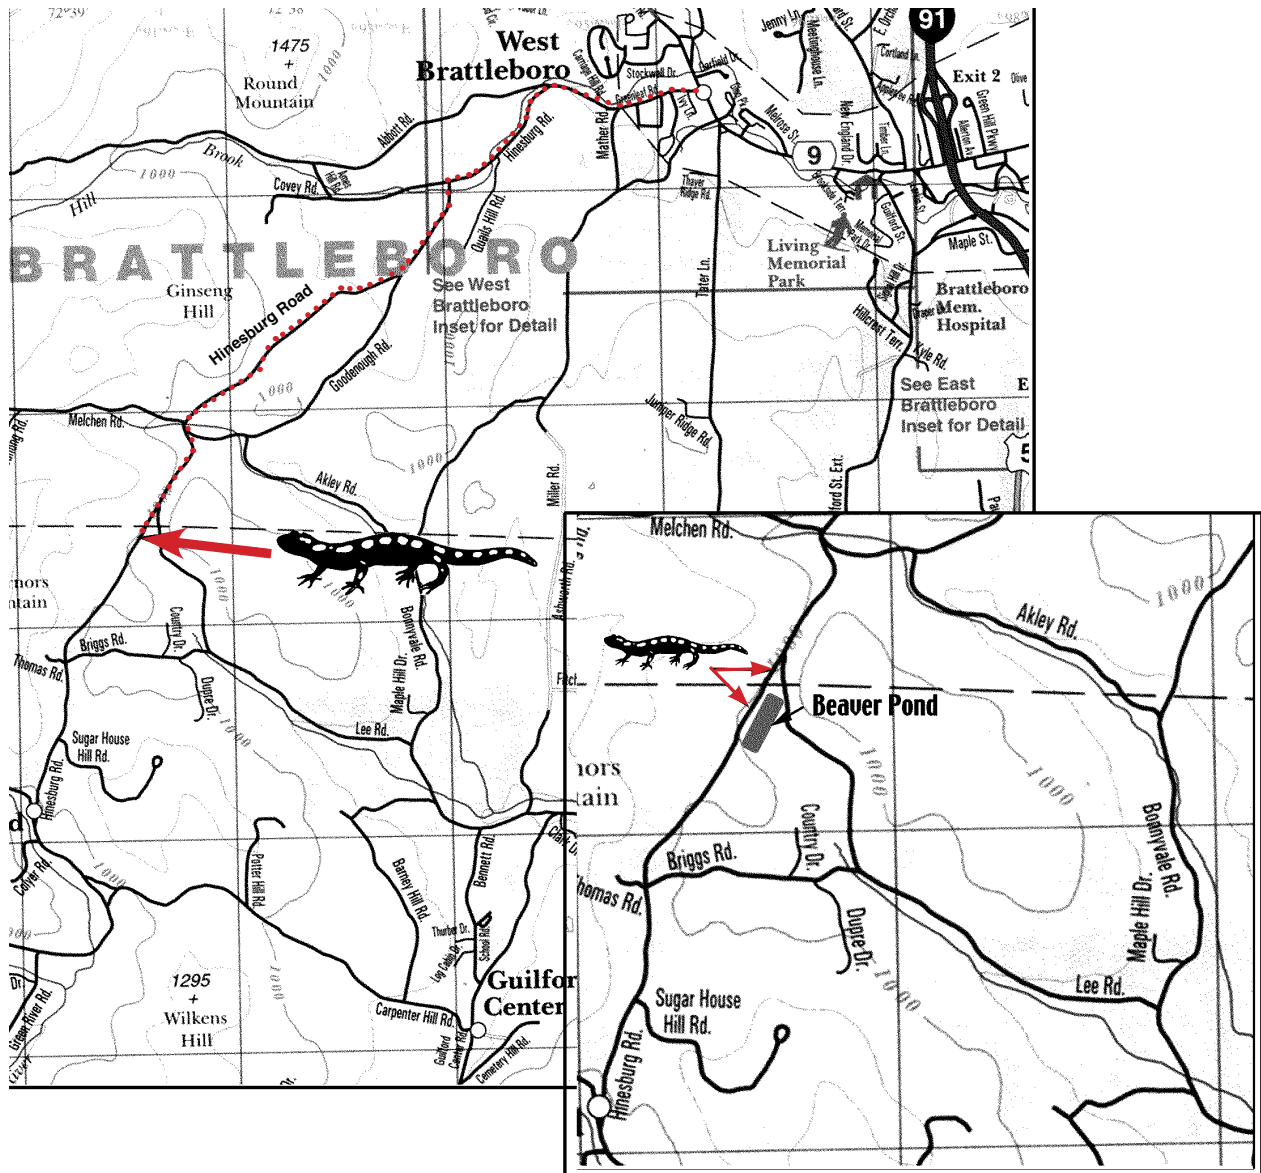

# Hinesburg Road Crossing Site

From Western Avenue in West Brattleboro, heading west, turn left onto Greenleaf Street. This turns into Hinesburg Road. The major crossing site is at the Guilford Town line, just south of the Lee Road intersection, about 4 miles from West Brattleboro.